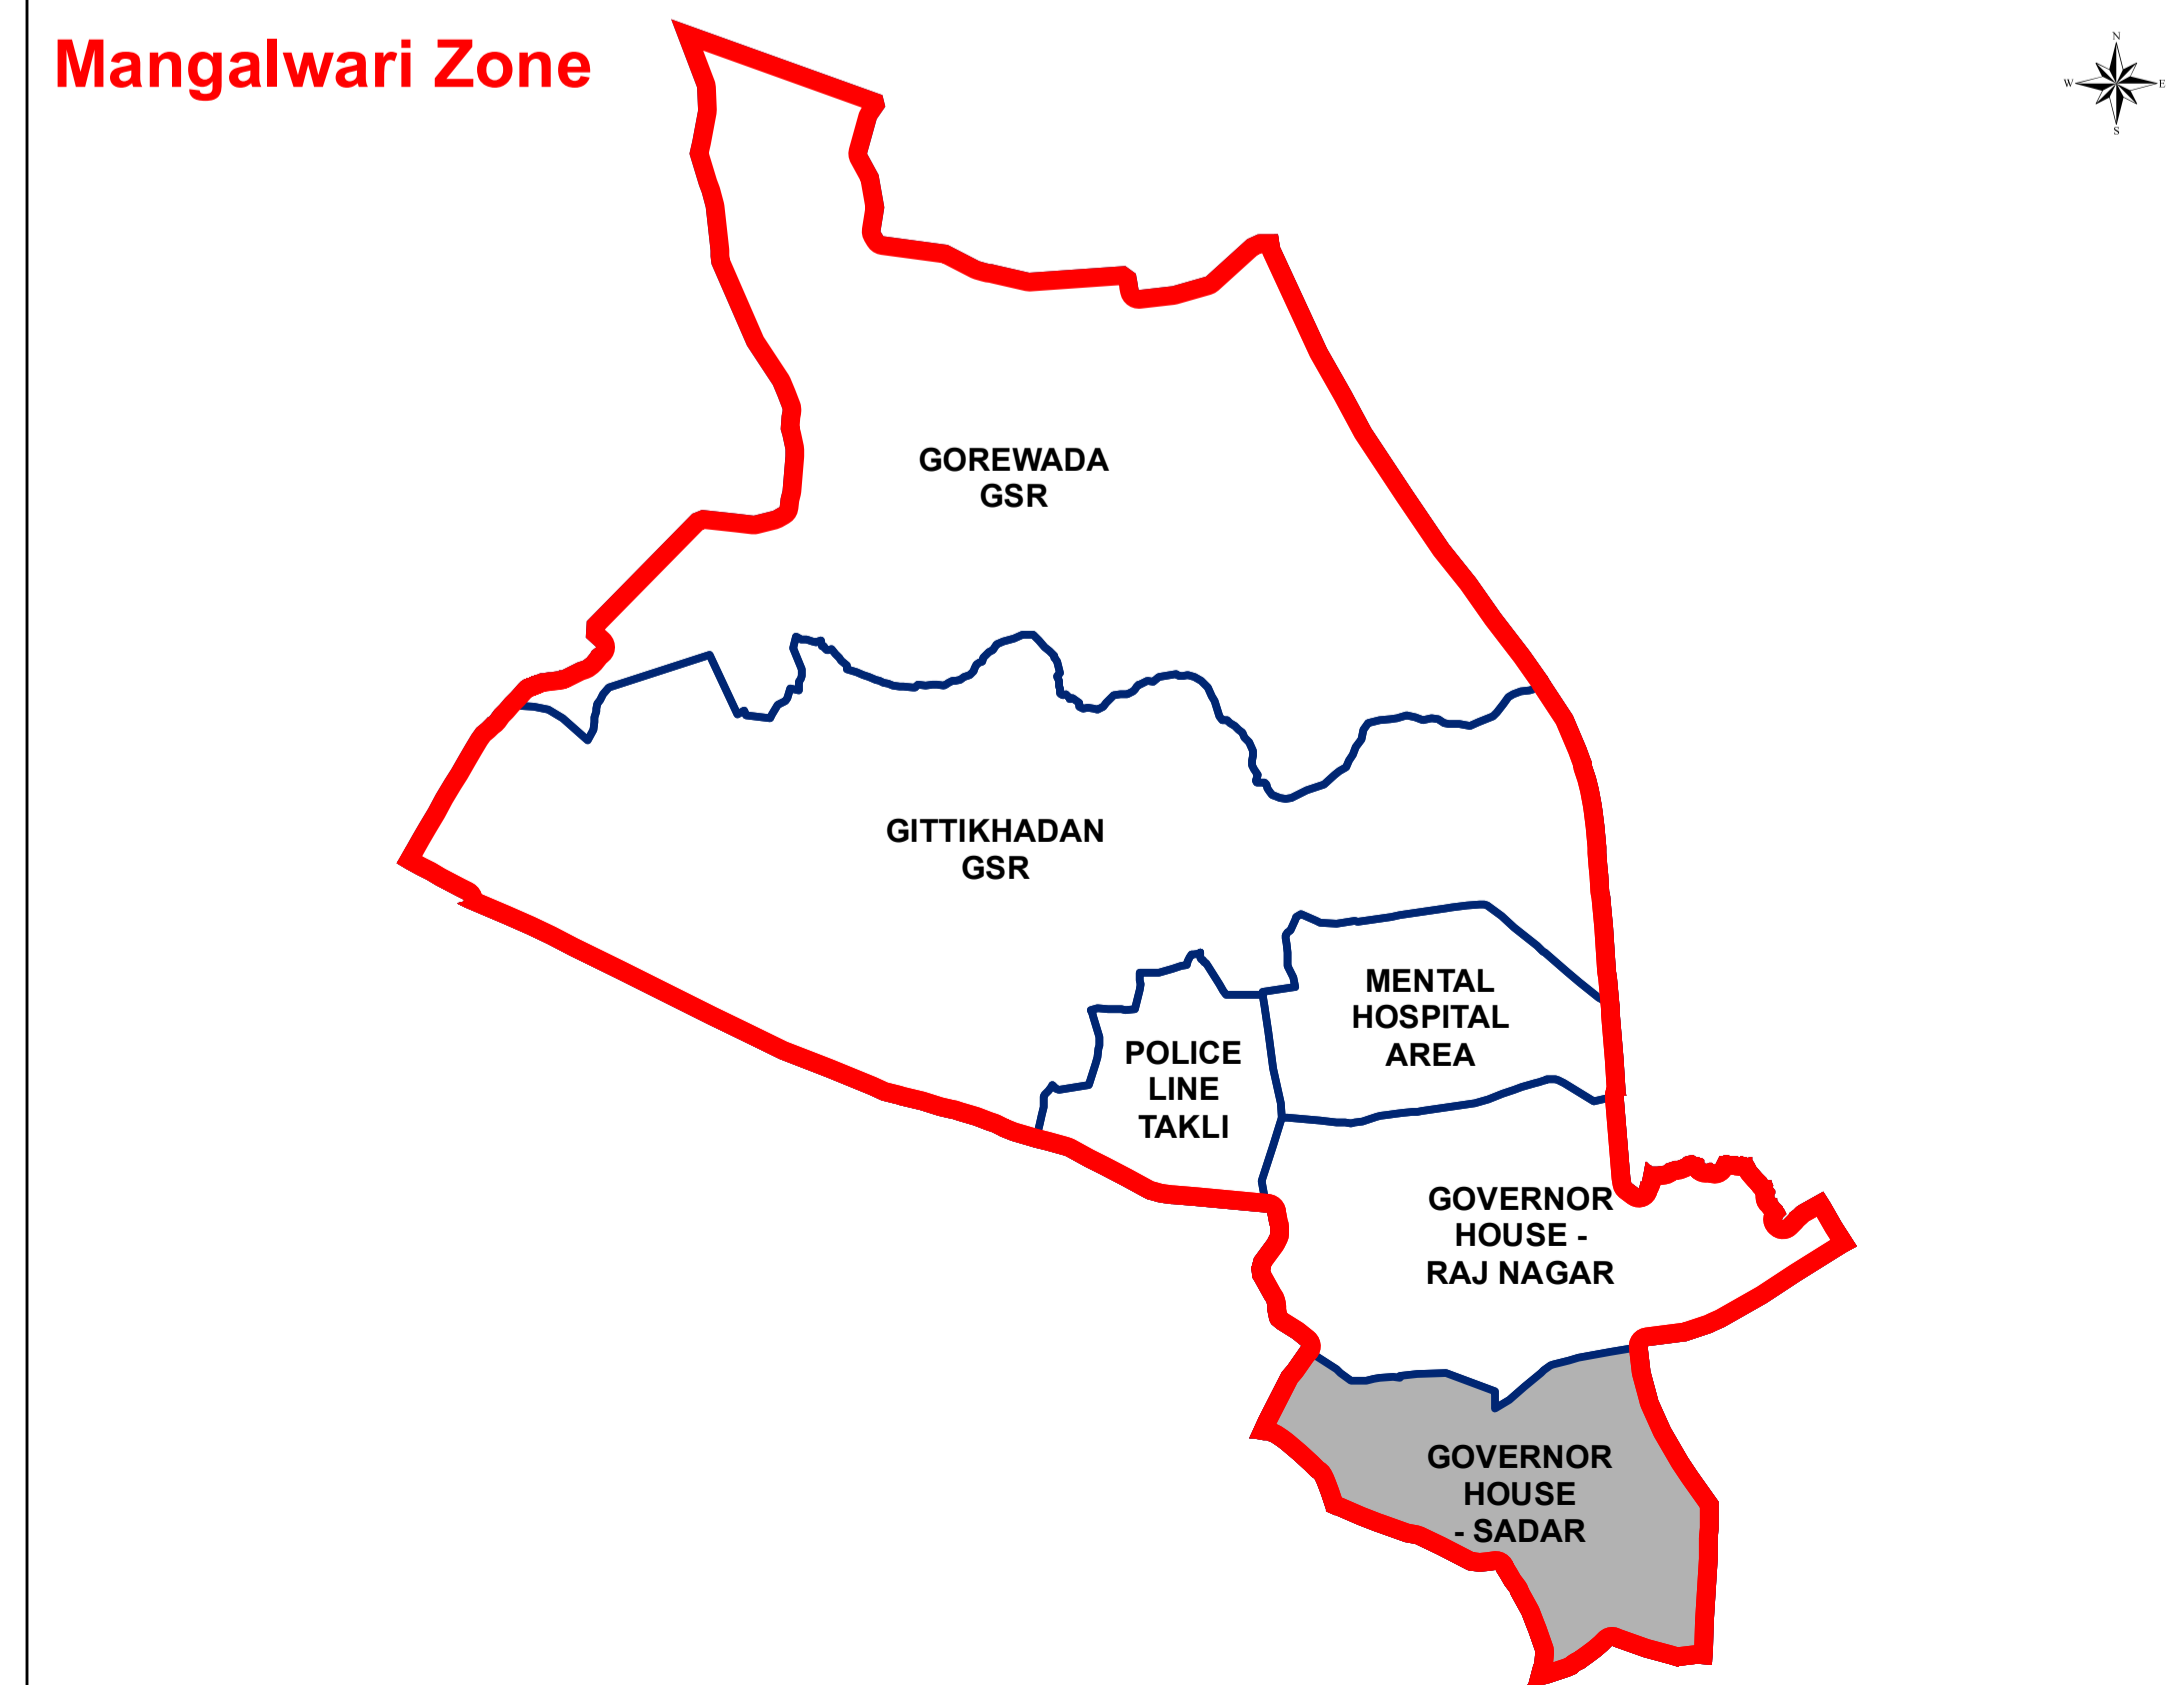

GOVERNOR HOUSE - SADAR

ESTIMATED SUPPLY : TILL DEC. 2023

Command Area Location

Legend

ESR Boundary

Supply Hrs

- 18 To 24 Hours
- 04 To 08 Hours
- 02 To 04 Hours
- 01 To 02 Hours