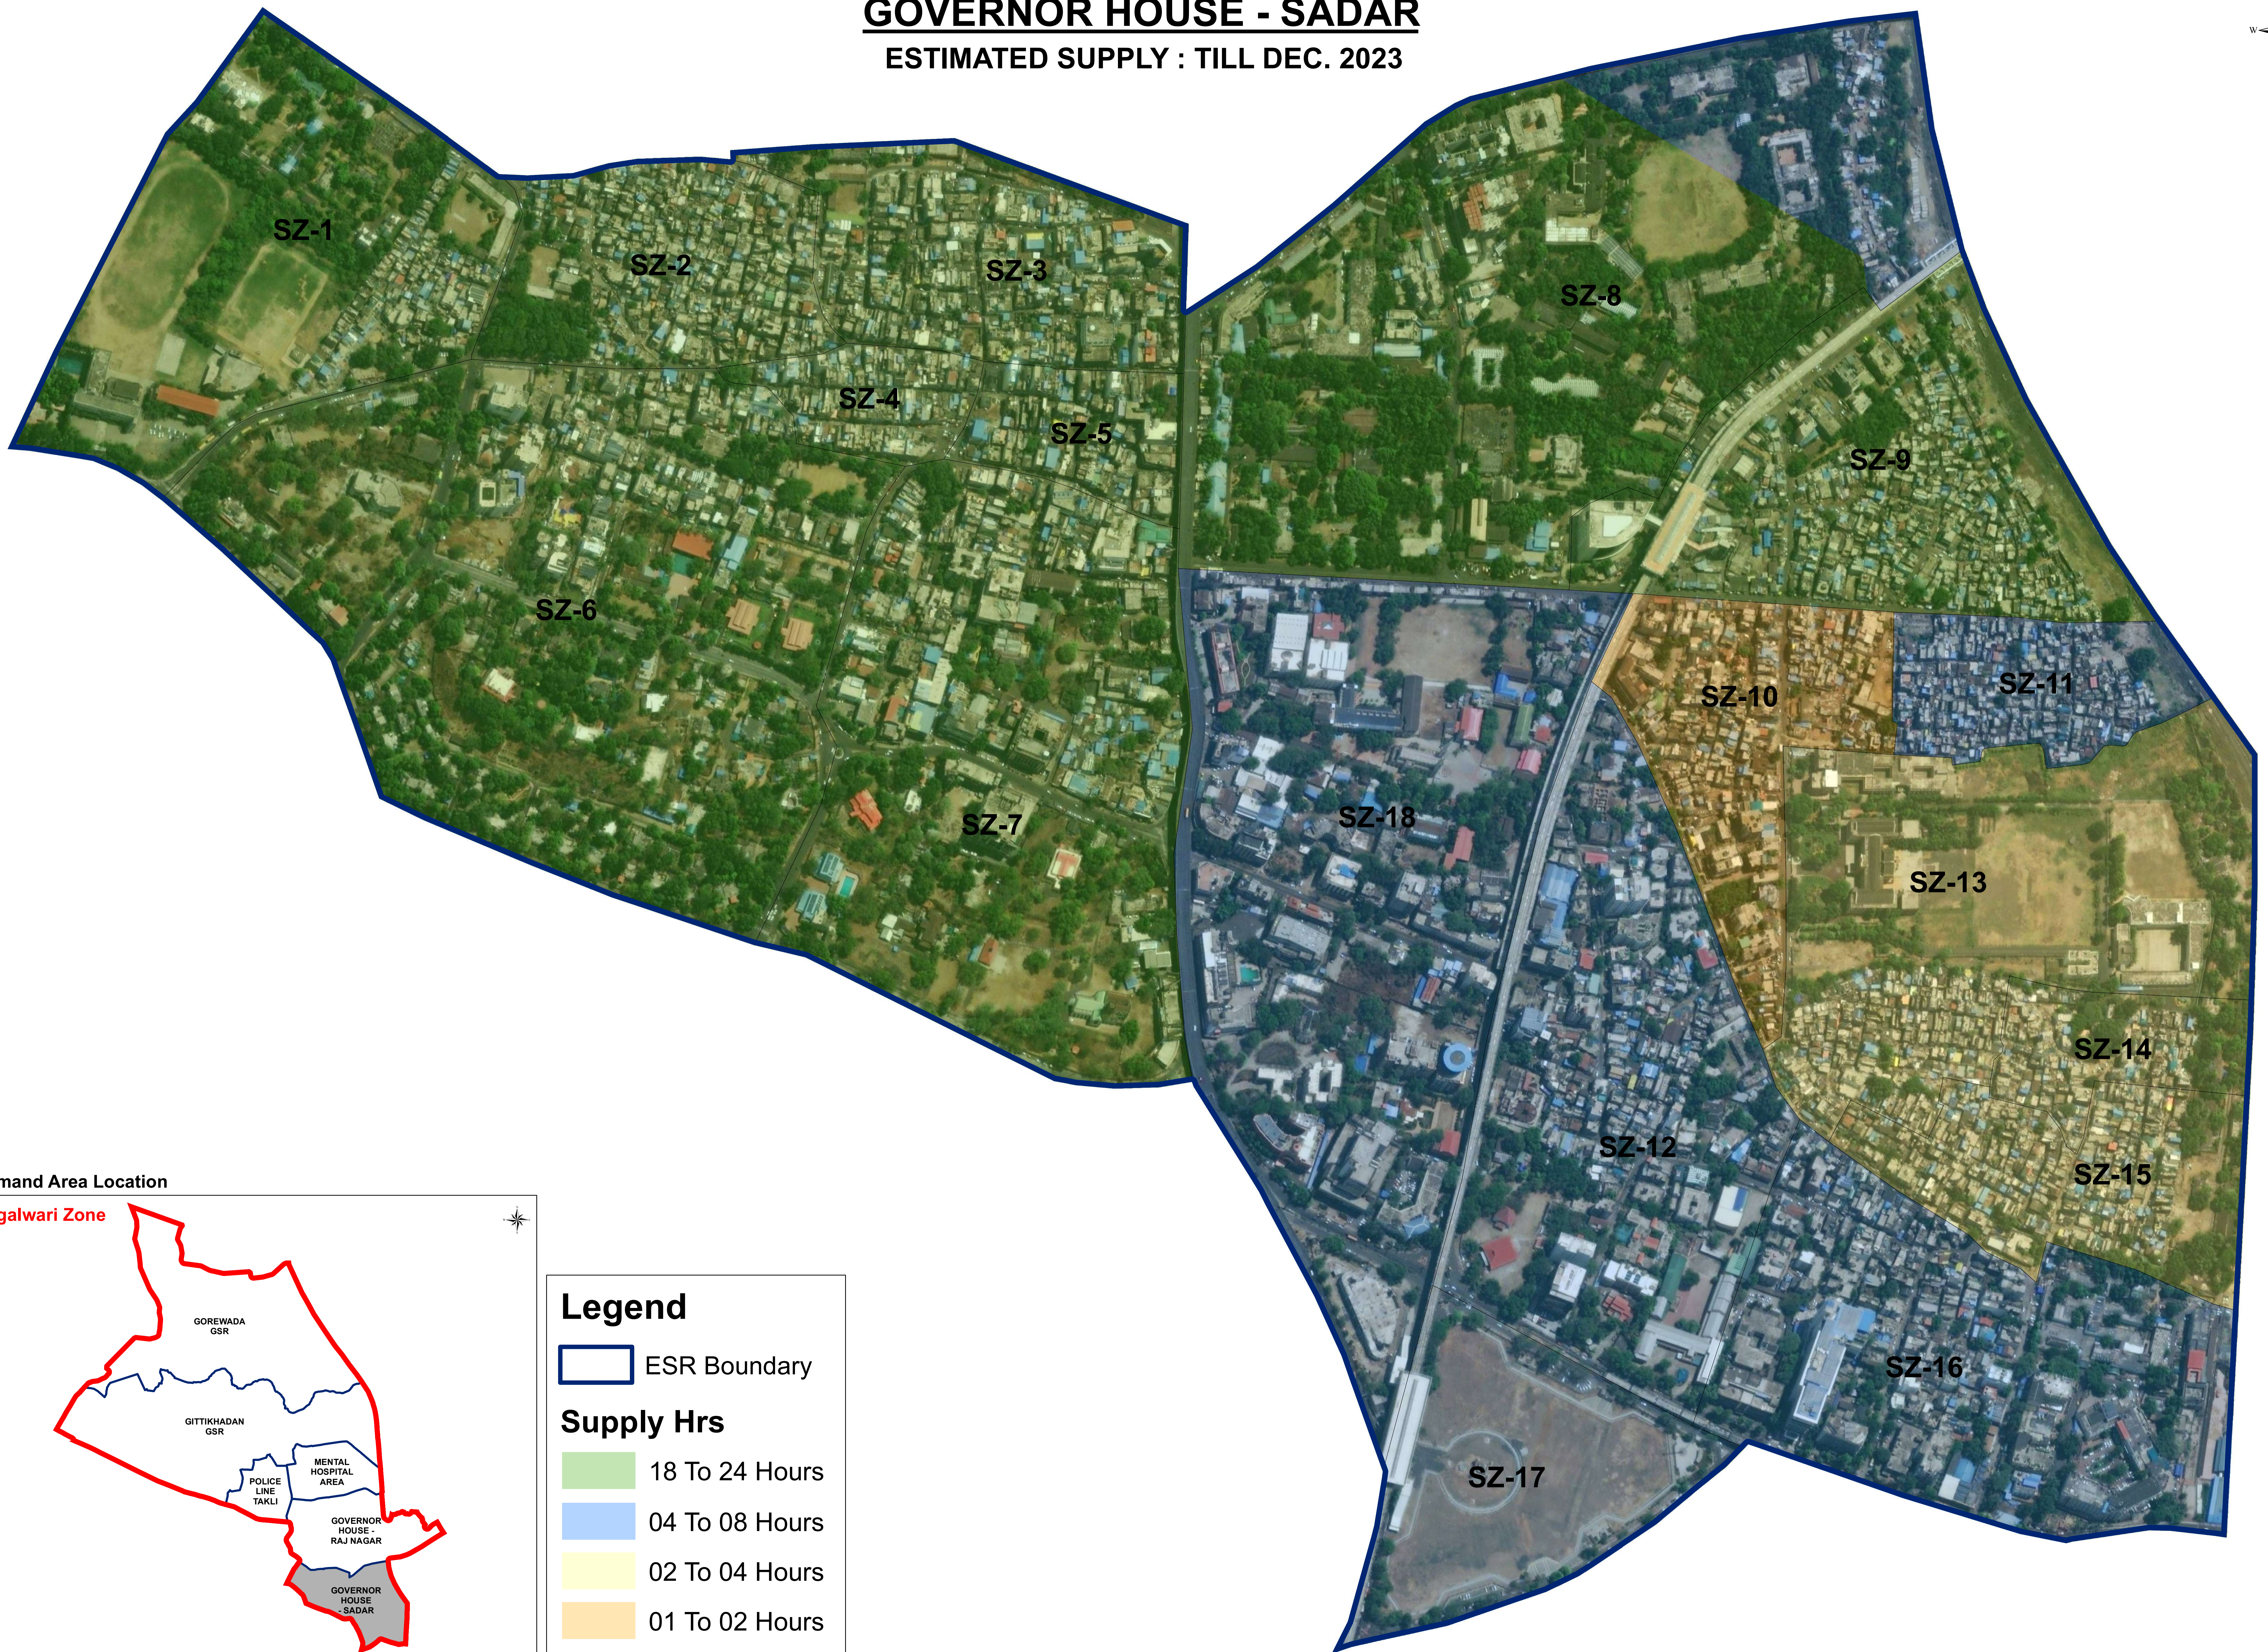

GOVERNOR HOUSE - SADAR

ESTIMATED SUPPLY : TILL DEC. 2023

Command Area Location

Legend

ESR Boundary

Supply Hrs

- 18 To 24 Hours
- 04 To 08 Hours
- 02 To 04 Hours
- 01 To 02 Hours